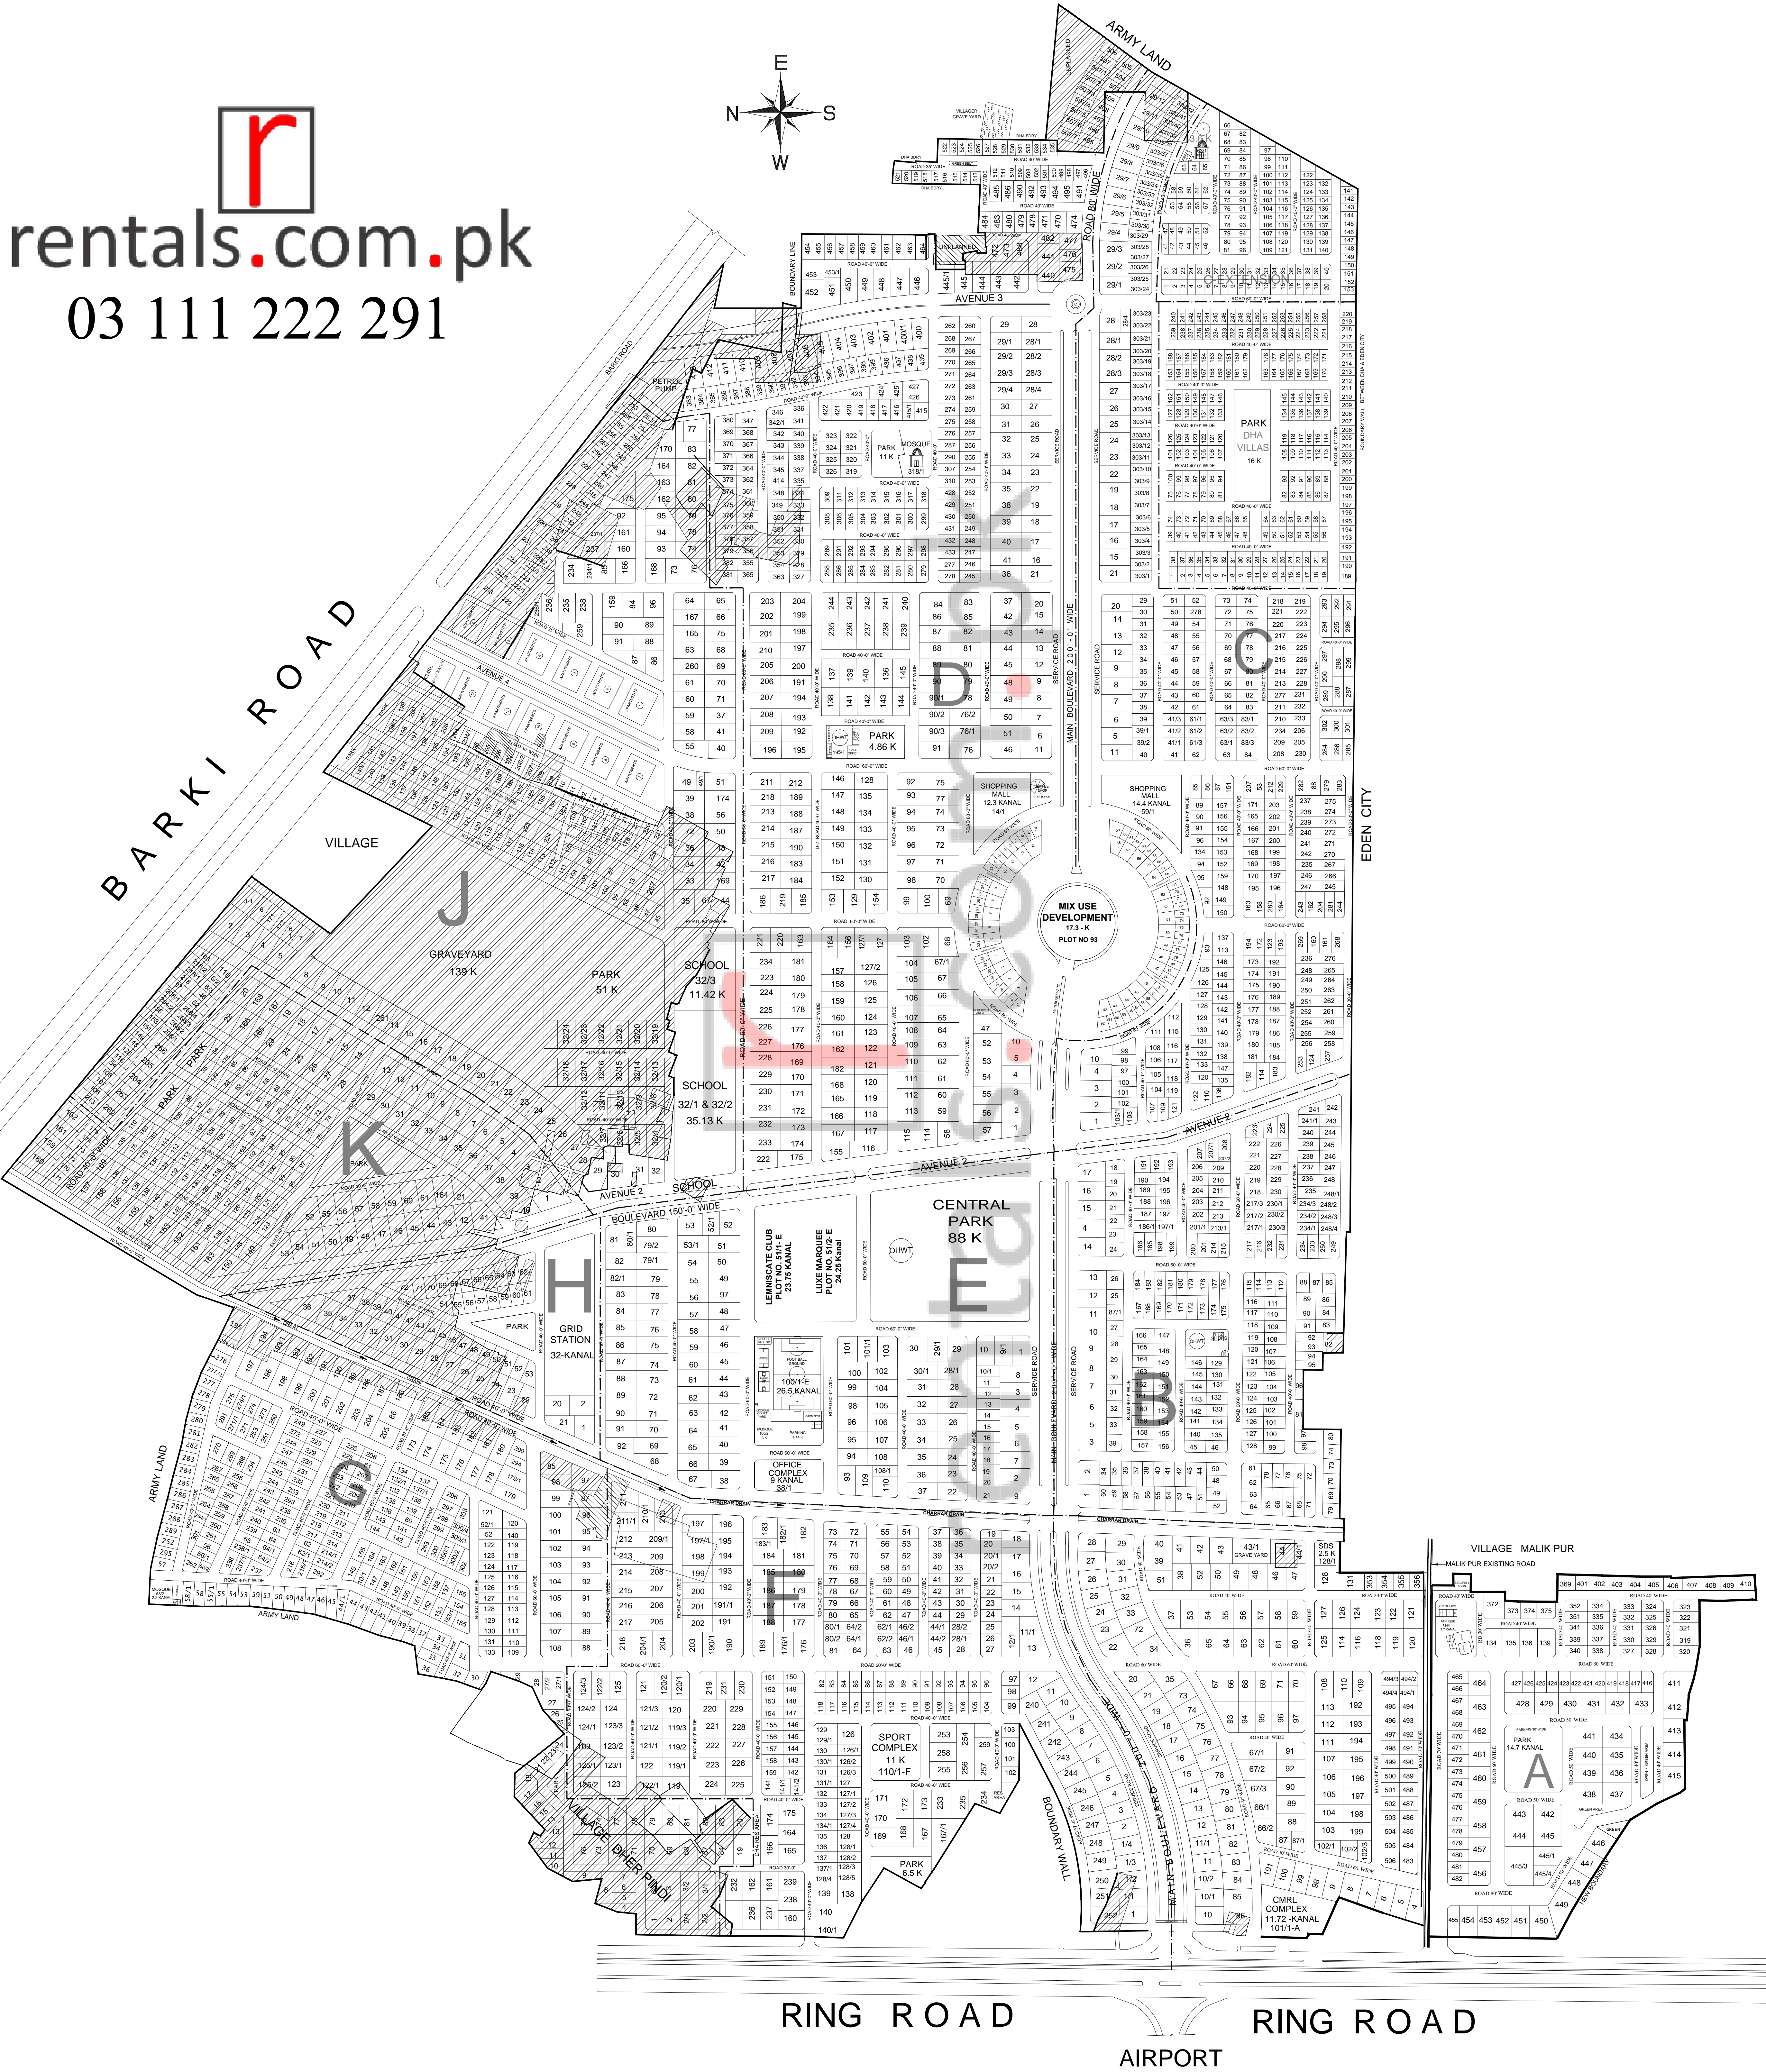

EX PARK VIEW PHASE VIII

rentals.com.pk
03 111 222 291

RING ROAD
AIRPORT
RING ROAD